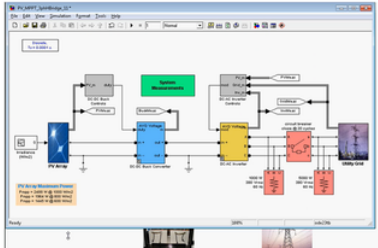

18 Sep 2020 | 2:00 pm - 5:00 pm | ZOOM

[Register Now](#)

[>> View All Upcoming Events](#)

Mixed Signal Design with MATLAB

22 Sep 2020 | 4:00 pm - 5:00 pm | WebEx

Register Now

How to Model, Simulate PV Solar Power Inverter System and Test the Associated Control Algorithms?

24 Sep 2020 | 10:30 am - 11:30 am | WebEx

Register Now

Hands-on Workshop

Deep Learning Workflows in MATLAB

25 Sep 2020 | 2:00 pm - 5:00 pm | ZOOM

Register Now

#7 LTA installed camera in Singapore :

Image Based Real Time Density Prediction