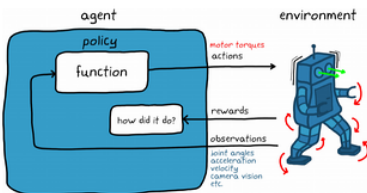

How to Train Your Robot: An Introduction to Reinforcement Learning

02 Oct 2020 | 10:30 am - 11:30 am | WebEx

Register Now

>> View All Upcoming Events