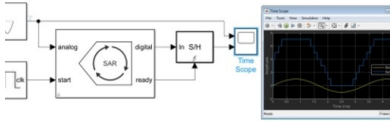

[Register Now](#)

Visualising Sensor and Prototyping ADAS/AD Algorithms

(Forward Collision Warning example)

17 Sep 2020 | 3:00 pm - 4:00 pm | WebEx

[Register Now](#)

Hands-on Workshop

Introduction to MATLAB

18 Sep 2020 | 2:00 pm - 5:00 pm | ZOOM

[Register Now](#)

[>> View All Upcoming Events](#)

Mixed Signal Design with MATLAB

22 Sep 2020 | 4:00 pm - 5:00 pm | WebEx

Register Now

How to Model, Simulate PV Solar Power Inverter System and Test the Associated Control Algorithms?